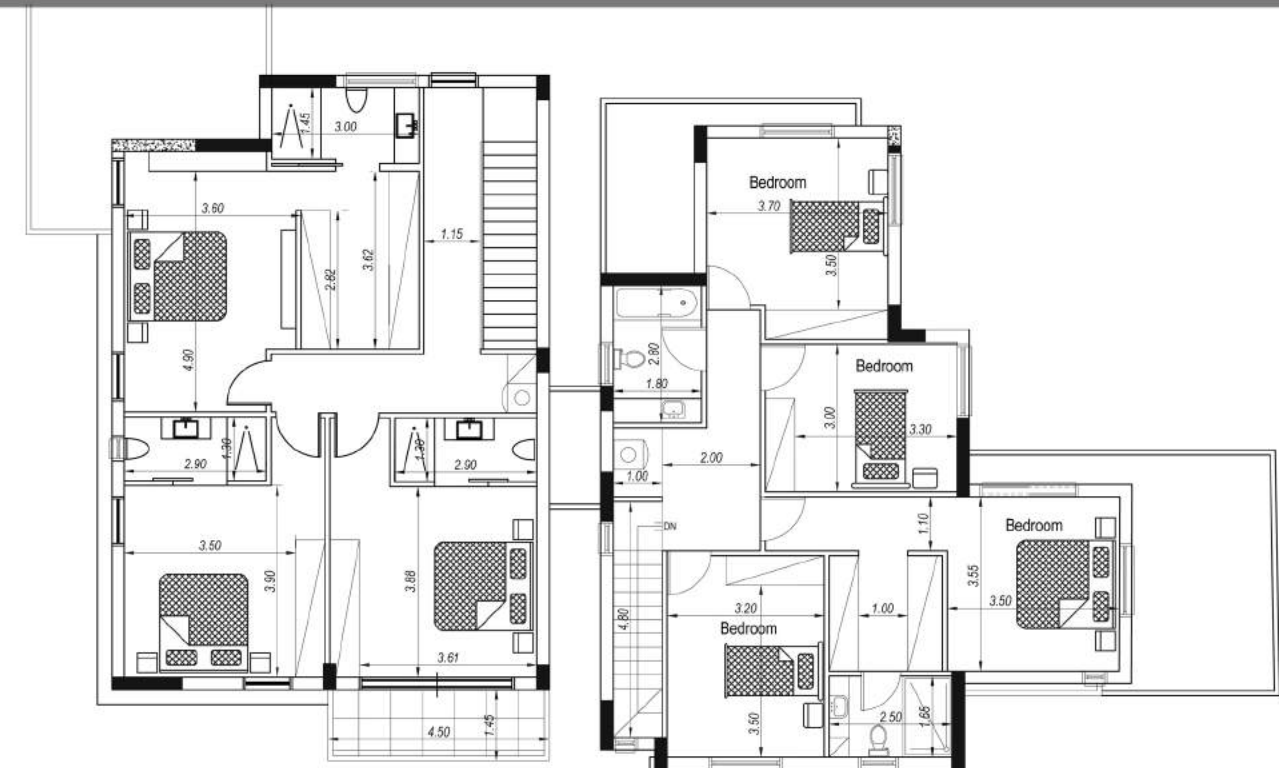

CYVIEW

66

LUXURIOUS HOUSES
MODERN DESIGN

LOCATION - LAIKI SPORTING CLUB - LATSIA

Ground Floor

FLOOR PLANS

1st Floor

Floor Areas

| HOUSE | BEDROOMS | PLOT SIZE (m ²) | COVERED AREAS (m ²) | COVERED VERANDAS (m ²) | BOILER ROOM (m ²) | PARKING SPACE (m ²) | TOTAL COVERED AREAS (m ²) |
|---------|----------|-----------------------------|---------------------------------|------------------------------------|-------------------------------|---------------------------------|---------------------------------------|
| HOUSE A | 4 | 312 | 203 | 14.96 | 1.56 | 28.68 | 248.20 |
| HOUSE B | 4 | 312 | 196.70 | 12.78 | 3.39 | 19.36 | 232.23 |