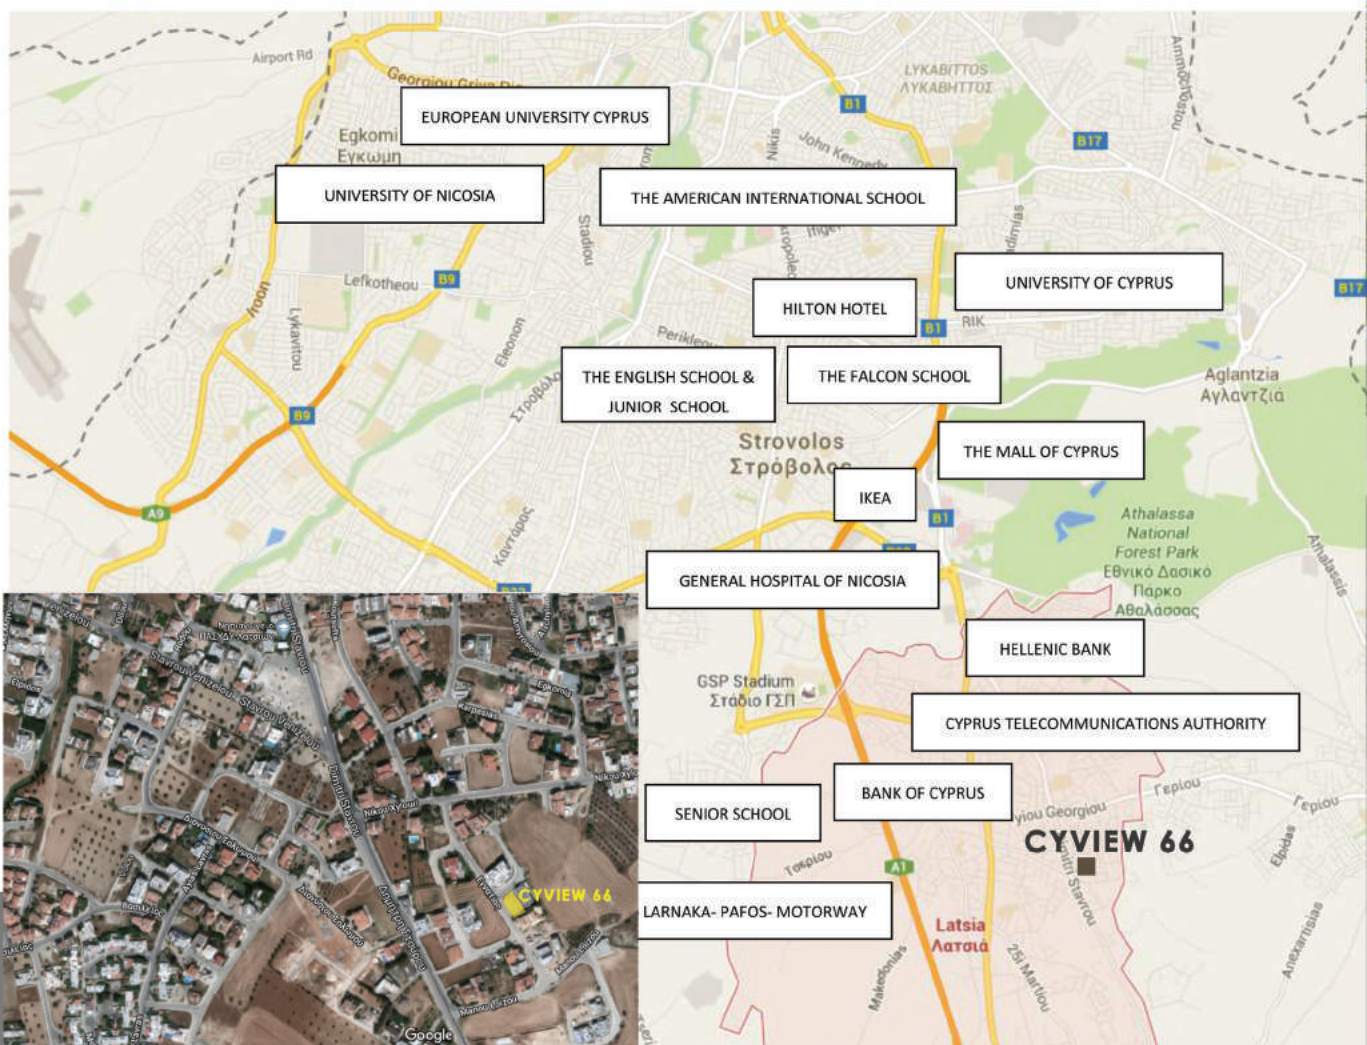

Location-Map

22 Ayiou Georgiou, office 202
P.O. BOX 12657, 2251
Latsia, Nicosia, 2231 Cyprus
Tel: 22486955/99304095
Fax: 22488733
Email: info@cyview-developers.com
Web: www.cyview-developers.com