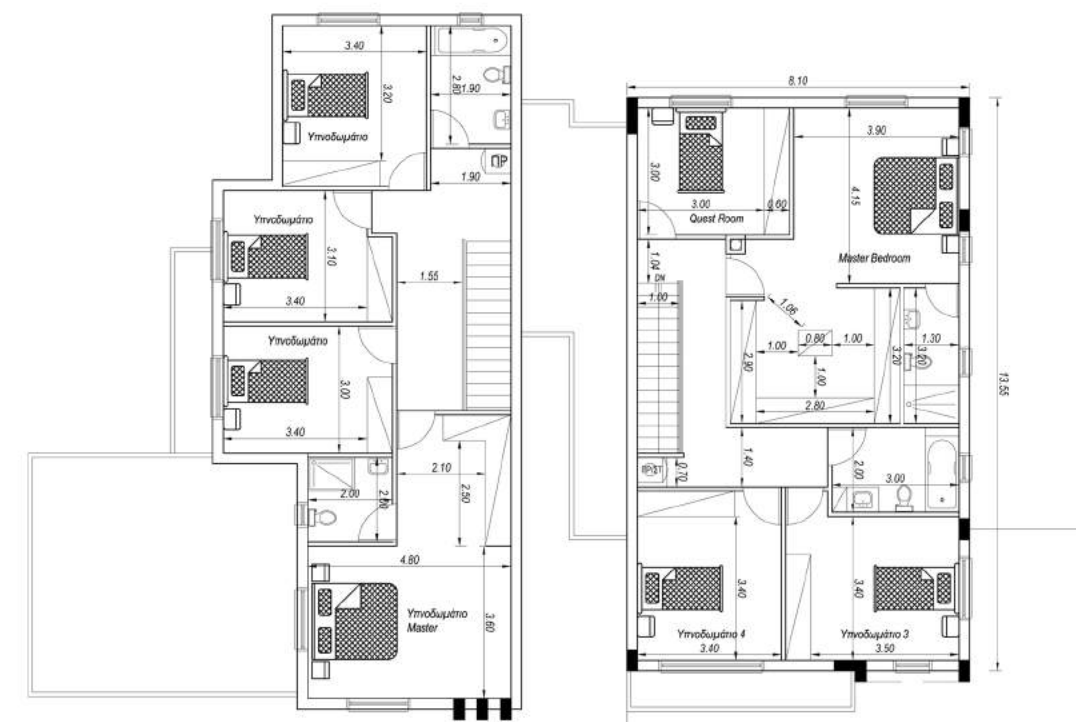

CYVIEW

62

LUXURIOUS HOUSES
MODERN DESIGN
LOCATION - PEUKOU - LAKATAMIA

Ground Floor

FLOOR PLANS

1st Floor

Floor Areas

HOUSE	BEDROOMS	PLOT SIZE (m ²)	COVERED AREAS (m ²)	COVERED VERANDAS (m ²)	BOILER ROOM (m ²)	PARKING SPACE (m ²)	TOTAL COVERED AREAS (m ²)
HOUSE A	4	390	199.02	7.26	2.25	32.33	240.86
HOUSE B	4	390	208.20	22.40	2.25	29.07	261.92

CYVIEW 62 will be consisted of 2 unique houses of 4 bedrooms. It will be developed in a great piece of land in Lakatamia, with an easy access to all areas in and out of Nicosia. It is a unique opportunity for those who appreciate to have a combination of good design, quality and luxury.