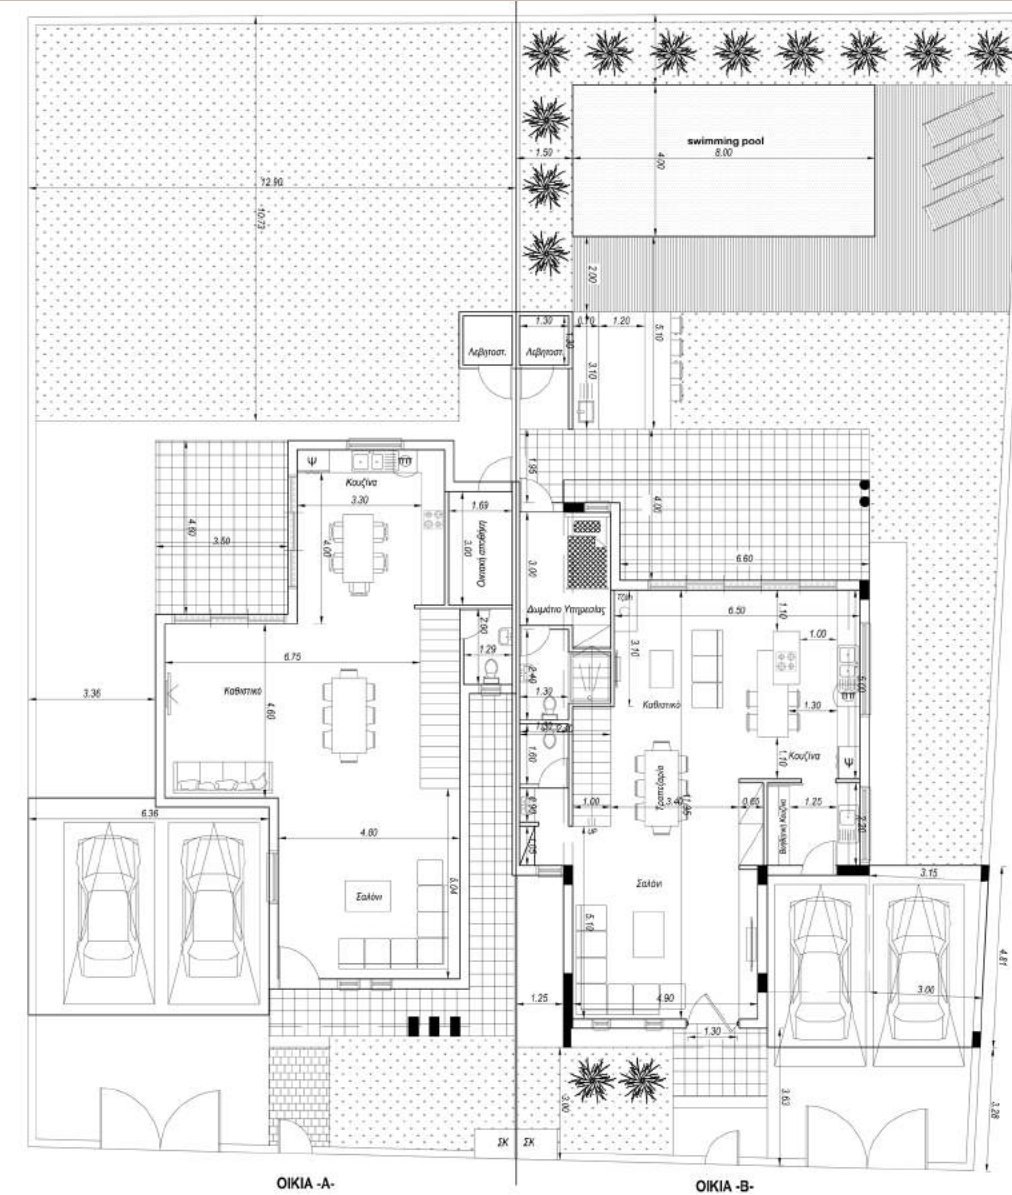

CYVIEW

62

LUXURIOUS HOUSES
MODERN DESIGN
LOCATION - PEUKOU - LAKATAMIA

Ground Floor

FLOOR PLANS

1st Floor

Floor Areas

HOUSE	BEDROOMS	PLOT SIZE (m ²)	COVERED AREAS (m ²)	COVERED VERANDAS (m ²)	BOILER ROOM (m ²)	PARKING SPACE (m ²)	TOTAL COVERED AREAS (m ²)
HOUSE A	4	390	199.02	7.26	2.25	32.33	240.86
HOUSE B	4	390	208.20	22.40	2.25	29.07	261.92

CYVIEW 62 will be consisted of 2 unique houses of 4 bedrooms. It will be developed in a great piece of land in Lakatamia, with an easy access to all areas in and out of Nicosia. It is a unique opportunity for those who appreciate to have a combination of good design, quality and luxury.