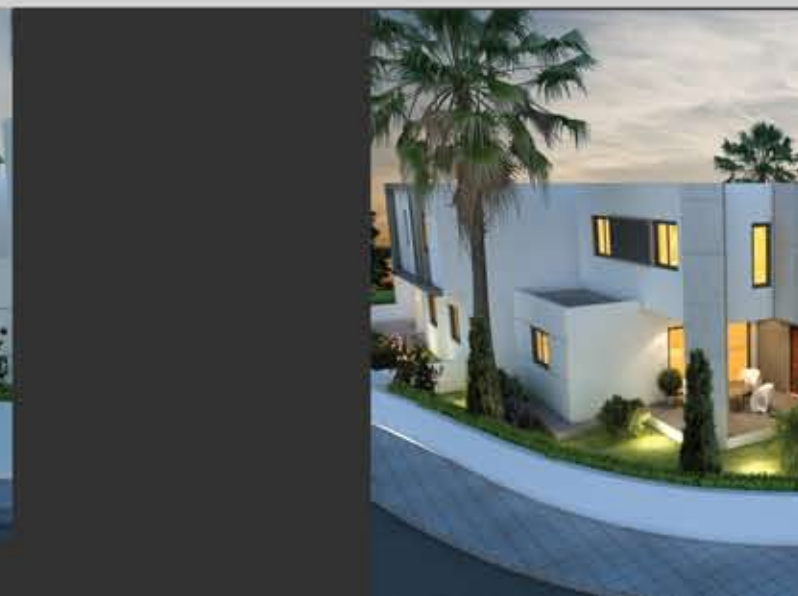

CYVIEW PARK

42-46

LUXURIOUS HOUSES 豪华别墅
MODERN DESIGN 现代设计

LOCATION 地理位置 - LATSIA - NICOSIA 尼科西亚 - CYPRUS 塞浦路斯

Description 描述

CYVIEW PARK will be consisted of 20 unique houses of 3 and 4 bedrooms, surrounded by green area. It will be developed in a great piece of land in Laiki Sporting Club, Latsia, with an easy access to all areas in and out of Nicosia. It is a unique opportunity for those who appreciate to have a combination of modern design, quality and luxury.

CYVIEW PARK 项目由20幢独特的别墅构成，四周绿地环绕，别墅主打三和四居室房型；是现代设计和豪华品质的结合。项目地处Latsia中心位置，紧邻著名的Laiki 运动俱乐部，更是出入尼科西亚最便捷的位置。

CYVIEW 42

House A

House C

House E

CYVIEW 43

House A

House B