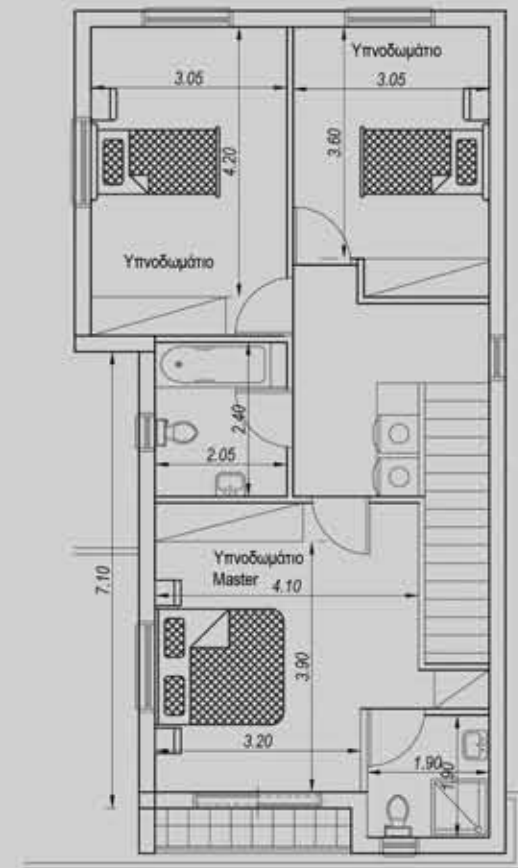

House C

House D

House E

CYVIEW 44

House A

House B

House C

CYVIEW 45

House A

House B

House C

House A

CYVIEW 46

House B

House C

Interiors 内部装修

Top View 俯视图

| HOUSE 别墅 | BEDROOMS 卧室 | PLOT SIZE 占地面积 (m ²) | COVERED AREAS 使用面积(m ²) | COVERED VERANDAS 阳台面积(m ²) | BOILER ROOM 热水器(m ²) | PARKING SPACE 车位(m ²) | TOTAL COVERED AREAS 总覆盖面积(m ²) |
|------------------|----------------|-------------------------------------|---|--|--|---|--|
| CYVIEW 42 | | | | | | | |
| HOUSE A | 4 | 283 | 183.91 | 7.81 | 2.25 | 21.29 | 215.26 |
| HOUSE B | 4 | 280 | 186.31 | 14.55 | 2.25 | 16.50 | 219.61 |
| HOUSE C | 4 | 318 | 189.36 | 6.30 | 2.25 | 16.00 | 213.91 |
| HOUSE D | 4 | 317 | 192.80 | 24.00 | 2.80 | 16.00 | 235.60 |
| HOUSE E | 4 | 282 | 191.68 | 18.71 | 1.68 | 18.71 | 230.78 |
| CYVIEW 43 | | | | | | | |
| HOUSE A | 4 | 319 | 196.50 | 3.96 | 1.20 | 18.64 | 220.30 |
| HOUSE B | 4 | 286 | 201.16 | 15.45 | 1.42 | 15.00 | 233.03 |
| HOUSE C | 4 | 277 | 200.71 | 15.45 | 1.20 | 15.00 | 232.36 |
| HOUSE D | 4 | 282 | 227.60 | 13.23 | - | 16.50 | 257.33 |
| HOUSE E | 3 | 259 | 169.22 | 10.39 | 1.55 | 18.50 | 199.66 |