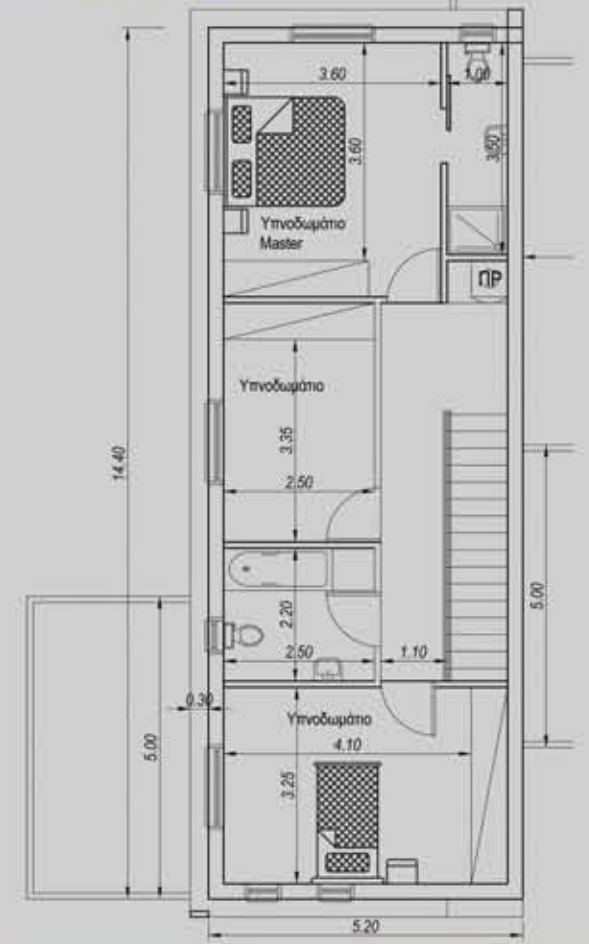

House A

House B

House C

House A

CYVIEW 46

House B

House C

Interiors 内部装修

Top View 俯视图

| HOUSE 别墅 | BEDROOMS 卧室 | PLOT SIZE 占地面积 (m ²) | COVERED AREAS 使用面积(m ²) | COVERED VERANDAS 阳台面积(m ²) | BOILER ROOM 热水器(m ²) | PARKING SPACE 车位(m ²) | TOTAL COVERED AREAS 总覆盖面积(m ²) |
|------------------|----------------|-------------------------------------|---|--|--|---|--|
| CYVIEW 42 | | | | | | | |
| HOUSE A | 4 | 283 | 183.91 | 7.81 | 2.25 | 21.29 | 215.26 |
| HOUSE B | 4 | 280 | 186.31 | 14.55 | 2.25 | 16.50 | 219.61 |
| HOUSE C | 4 | 318 | 189.36 | 6.30 | 2.25 | 16.00 | 213.91 |
| HOUSE D | 4 | 317 | 192.80 | 24.00 | 2.80 | 16.00 | 235.60 |
| HOUSE E | 4 | 282 | 191.68 | 18.71 | 1.68 | 18.71 | 230.78 |
| CYVIEW 43 | | | | | | | |
| HOUSE A | 4 | 319 | 196.50 | 3.96 | 1.20 | 18.64 | 220.30 |
| HOUSE B | 4 | 286 | 201.16 | 15.45 | 1.42 | 15.00 | 233.03 |
| HOUSE C | 4 | 277 | 200.71 | 15.45 | 1.20 | 15.00 | 232.36 |
| HOUSE D | 4 | 282 | 227.60 | 13.23 | - | 16.50 | 257.33 |
| HOUSE E | 3 | 259 | 169.22 | 10.39 | 1.55 | 18.50 | 199.66 |