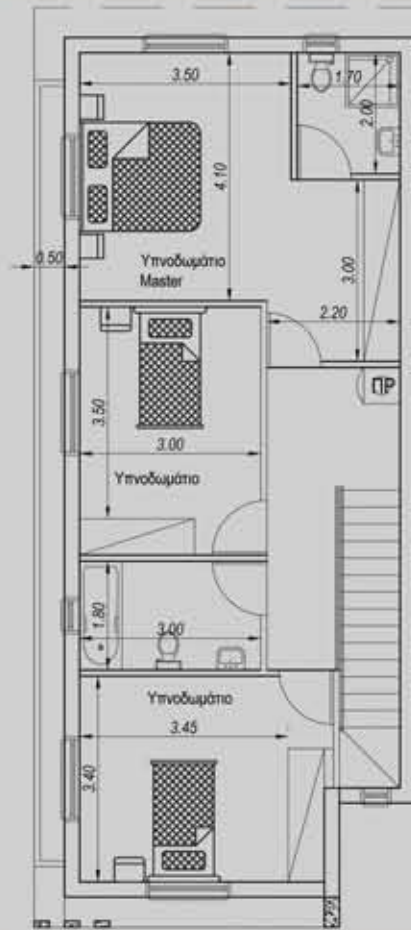

House C

House D

House E

CYVIEW 44

House A

House B

House C

CYVIEW 45

House A

House B

House C

House A

CYVIEW 46

House B

House C

Interiors 内部装修

Top View 俯视图

| HOUSE 别墅 | BEDROOMS 卧室 | PLOT SIZE 占地面积 (m ²) | COVERED AREAS 使用面积(m ²) | COVERED VERANDAS 阳台面积(m ²) | BOILER ROOM 热水器(m ²) | PARKING SPACE 车位(m ²) | TOTAL COVERED AREAS 总覆盖面积(m ²) |
|------------------|----------------|-------------------------------------|---|--|--|---|--|
| CYVIEW 42 | | | | | | | |
| HOUSE A | 4 | 283 | 183.91 | 7.81 | 2.25 | 21.29 | 215.26 |
| HOUSE B | 4 | 280 | 186.31 | 14.55 | 2.25 | 16.50 | 219.61 |
| HOUSE C | 4 | 318 | 189.36 | 6.30 | 2.25 | 16.00 | 213.91 |
| HOUSE D | 4 | 317 | 192.80 | 24.00 | 2.80 | 16.00 | 235.60 |
| HOUSE E | 4 | 282 | 191.68 | 18.71 | 1.68 | 18.71 | 230.78 |
| CYVIEW 43 | | | | | | | |
| HOUSE A | 4 | 319 | 196.50 | 3.96 | 1.20 | 18.64 | 220.30 |
| HOUSE B | 4 | 286 | 201.16 | 15.45 | 1.42 | 15.00 | 233.03 |
| HOUSE C | 4 | 277 | 200.71 | 15.45 | 1.20 | 15.00 | 232.36 |
| HOUSE D | 4 | 282 | 227.60 | 13.23 | - | 16.50 | 257.33 |
| HOUSE E | 3 | 259 | 169.22 | 10.39 | 1.55 | 18.50 | 199.66 |