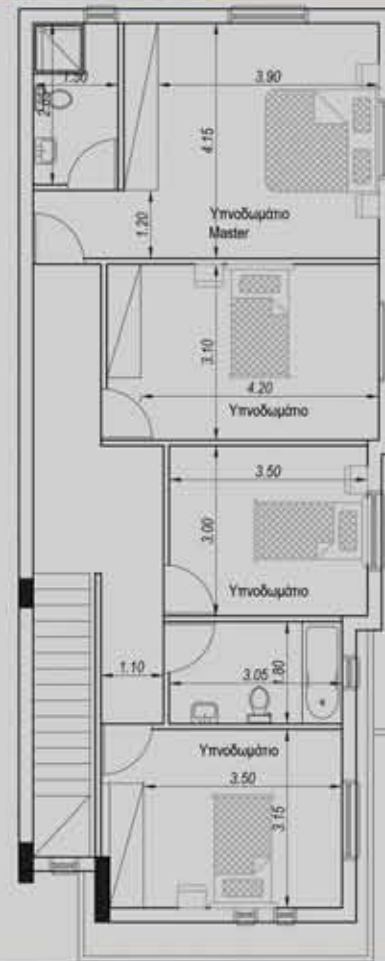

House C

House D

House E

CYVIEW 44

House A

House B

House C

CYVIEW 45

House A

House B

House C

House A

CYVIEW 46

House B

House C

Interiors 内部装修

Top View 俯视图

| HOUSE 别墅 | BEDROOMS 卧室 | PLOT SIZE 占地面积 (m ²) | COVERED AREAS 使用面积(m ²) | COVERED VERANDAS 阳台面积(m ²) | BOILER ROOM 热水器(m ²) | PARKING SPACE 车位(m ²) | TOTAL COVERED AREAS 总覆盖面积(m ²) |
|------------------|----------------|-------------------------------------|---|--|--|---|--|
| CYVIEW 42 | | | | | | | |
| HOUSE A | 4 | 283 | 183.91 | 7.81 | 2.25 | 21.29 | 215.26 |
| HOUSE B | 4 | 280 | 186.31 | 14.55 | 2.25 | 16.50 | 219.61 |
| HOUSE C | 4 | 318 | 189.36 | 6.30 | 2.25 | 16.00 | 213.91 |
| HOUSE D | 4 | 317 | 192.80 | 24.00 | 2.80 | 16.00 | 235.60 |
| HOUSE E | 4 | 282 | 191.68 | 18.71 | 1.68 | 18.71 | 230.78 |
| CYVIEW 43 | | | | | | | |
| HOUSE A | 4 | 319 | 196.50 | 3.96 | 1.20 | 18.64 | 220.30 |
| HOUSE B | 4 | 286 | 201.16 | 15.45 | 1.42 | 15.00 | 233.03 |
| HOUSE C | 4 | 277 | 200.71 | 15.45 | 1.20 | 15.00 | 232.36 |
| HOUSE D | 4 | 282 | 227.60 | 13.23 | - | 16.50 | 257.33 |
| HOUSE E | 3 | 259 | 169.22 | 10.39 | 1.55 | 18.50 | 199.66 |