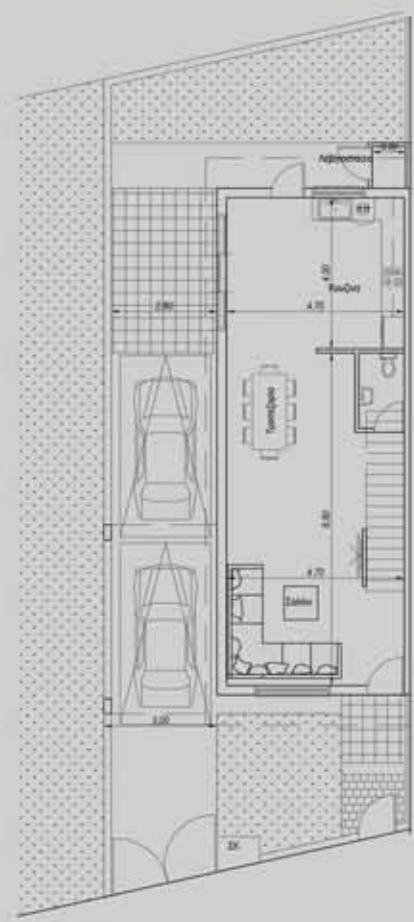

House A

House B

House C

House A

CYVIEW 46

House B

House C

Interiors 内部装修

Top View 俯视图

| HOUSE 别墅 | BEDROOMS 卧室 | PLOT SIZE 占地面积 (m ²) | COVERED AREAS 使用面积(m ²) | COVERED VERANDAS 阳台面积(m ²) | BOILER ROOM 热水器(m ²) | PARKING SPACE 车位(m ²) | TOTAL COVERED AREAS 总覆盖面积(m ²) |
|------------------|----------------|-------------------------------------|---|--|--|---|--|
| CYVIEW 42 | | | | | | | |
| HOUSE A | 4 | 283 | 183.91 | 7.81 | 2.25 | 21.29 | 215.26 |
| HOUSE B | 4 | 280 | 186.31 | 14.55 | 2.25 | 16.50 | 219.61 |
| HOUSE C | 4 | 318 | 189.36 | 6.30 | 2.25 | 16.00 | 213.91 |
| HOUSE D | 4 | 317 | 192.80 | 24.00 | 2.80 | 16.00 | 235.60 |
| HOUSE E | 4 | 282 | 191.68 | 18.71 | 1.68 | 18.71 | 230.78 |
| CYVIEW 43 | | | | | | | |
| HOUSE A | 4 | 319 | 196.50 | 3.96 | 1.20 | 18.64 | 220.30 |
| HOUSE B | 4 | 286 | 201.16 | 15.45 | 1.42 | 15.00 | 233.03 |
| HOUSE C | 4 | 277 | 200.71 | 15.45 | 1.20 | 15.00 | 232.36 |
| HOUSE D | 4 | 282 | 227.60 | 13.23 | - | 16.50 | 257.33 |
| HOUSE E | 3 | 259 | 169.22 | 10.39 | 1.55 | 18.50 | 199.66 |