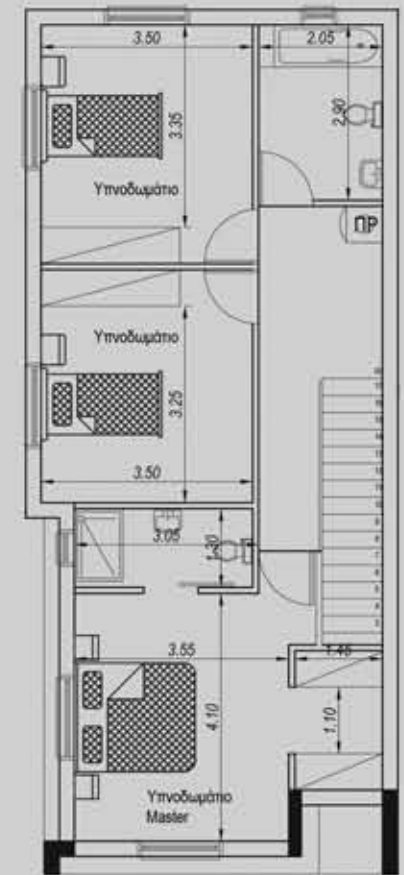

House C

House D

House E

CYVIEW 44

House A

House B

House C

CYVIEW 45

House A

House B

House C

House A

CYVIEW 46

House B

House C

Interiors 内部装修

Top View 俯视图

| HOUSE 别墅 | BEDROOMS 卧室 | PLOT SIZE 占地面积 (m ²) | COVERED AREAS 使用面积(m ²) | COVERED VERANDAS 阳台面积(m ²) | BOILER ROOM 热水器(m ²) | PARKING SPACE 车位(m ²) | TOTAL COVERED AREAS 总覆盖面积(m ²) |
|------------------|----------------|-------------------------------------|---|--|--|---|--|
| CYVIEW 42 | | | | | | | |
| HOUSE A | 4 | 283 | 183.91 | 7.81 | 2.25 | 21.29 | 215.26 |
| HOUSE B | 4 | 280 | 186.31 | 14.55 | 2.25 | 16.50 | 219.61 |
| HOUSE C | 4 | 318 | 189.36 | 6.30 | 2.25 | 16.00 | 213.91 |
| HOUSE D | 4 | 317 | 192.80 | 24.00 | 2.80 | 16.00 | 235.60 |
| HOUSE E | 4 | 282 | 191.68 | 18.71 | 1.68 | 18.71 | 230.78 |
| CYVIEW 43 | | | | | | | |
| HOUSE A | 4 | 319 | 196.50 | 3.96 | 1.20 | 18.64 | 220.30 |
| HOUSE B | 4 | 286 | 201.16 | 15.45 | 1.42 | 15.00 | 233.03 |
| HOUSE C | 4 | 277 | 200.71 | 15.45 | 1.20 | 15.00 | 232.36 |
| HOUSE D | 4 | 282 | 227.60 | 13.23 | - | 16.50 | 257.33 |
| HOUSE E | 3 | 259 | 169.22 | 10.39 | 1.55 | 18.50 | 199.66 |