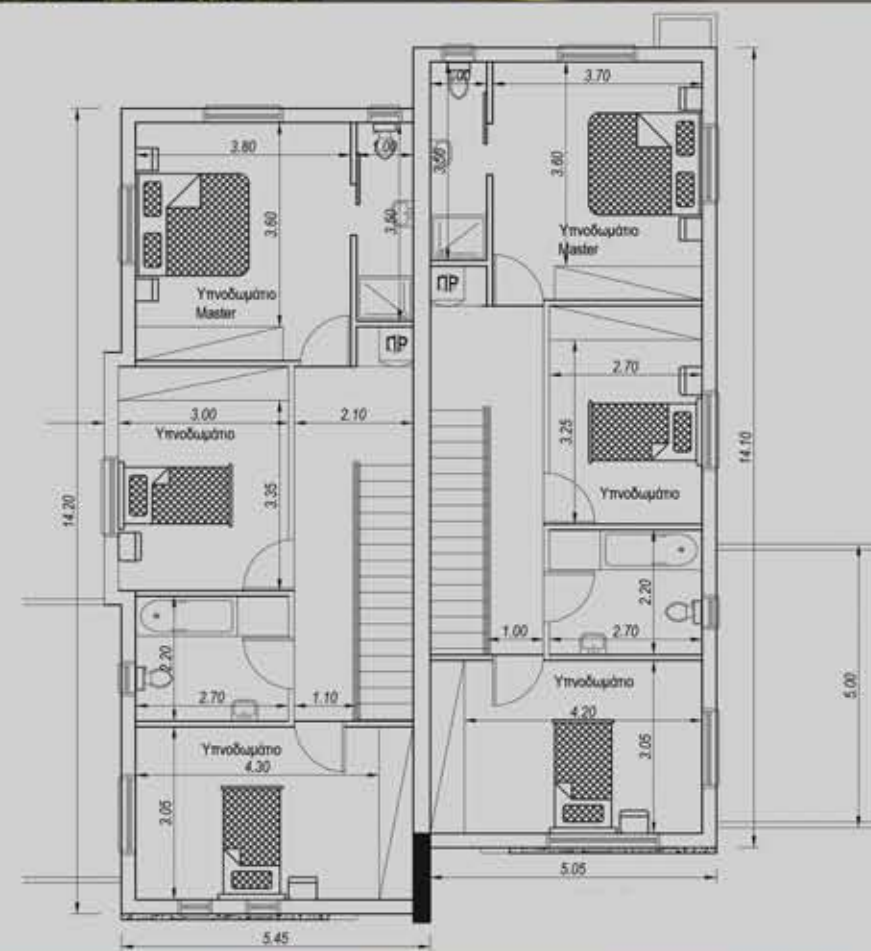

House A

House B

House C

House A

CYVIEW 46

House B

House C

Interiors 内部装修

Top View 俯视图

| HOUSE 别墅 | BEDROOMS 卧室 | PLOT SIZE 占地面积 (m ²) | COVERED AREAS 使用面积(m ²) | COVERED VERANDAS 阳台面积(m ²) | BOILER ROOM 热水器(m ²) | PARKING SPACE 车位(m ²) | TOTAL COVERED AREAS 总覆盖面积(m ²) |
|------------------|----------------|-------------------------------------|---|--|--|---|--|
| CYVIEW 42 | | | | | | | |
| HOUSE A | 4 | 283 | 183.91 | 7.81 | 2.25 | 21.29 | 215.26 |
| HOUSE B | 4 | 280 | 186.31 | 14.55 | 2.25 | 16.50 | 219.61 |
| HOUSE C | 4 | 318 | 189.36 | 6.30 | 2.25 | 16.00 | 213.91 |
| HOUSE D | 4 | 317 | 192.80 | 24.00 | 2.80 | 16.00 | 235.60 |
| HOUSE E | 4 | 282 | 191.68 | 18.71 | 1.68 | 18.71 | 230.78 |
| CYVIEW 43 | | | | | | | |
| HOUSE A | 4 | 319 | 196.50 | 3.96 | 1.20 | 18.64 | 220.30 |
| HOUSE B | 4 | 286 | 201.16 | 15.45 | 1.42 | 15.00 | 233.03 |
| HOUSE C | 4 | 277 | 200.71 | 15.45 | 1.20 | 15.00 | 232.36 |
| HOUSE D | 4 | 282 | 227.60 | 13.23 | - | 16.50 | 257.33 |
| HOUSE E | 3 | 259 | 169.22 | 10.39 | 1.55 | 18.50 | 199.66 |