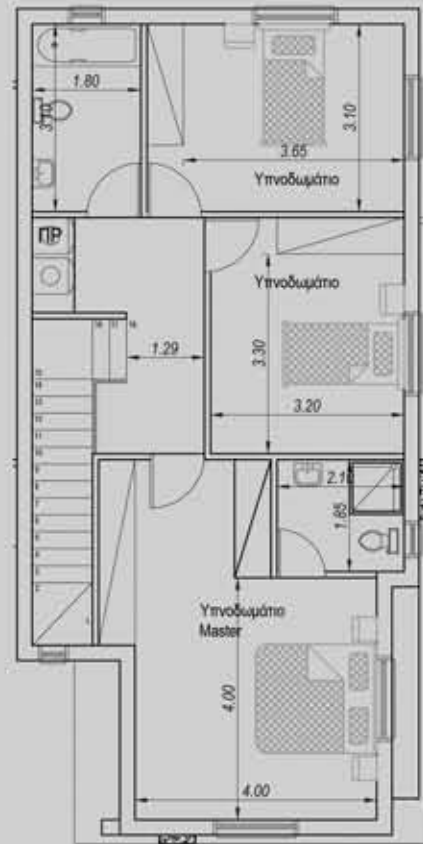

House C

House D

House E

CYVIEW 44

House A

House B

House C

CYVIEW 45

House A

House B

House C

House A

CYVIEW 46

House B

House C

Interiors 内部装修

Top View 俯视图

| HOUSE 别墅 | BEDROOMS 卧室 | PLOT SIZE 占地面积 (m ²) | COVERED AREAS 使用面积(m ²) | COVERED VERANDAS 阳台面积(m ²) | BOILER ROOM 热水器(m ²) | PARKING SPACE 车位(m ²) | TOTAL COVERED AREAS 总覆盖面积(m ²) |
|------------------|----------------|-------------------------------------|---|--|--|---|--|
| CYVIEW 42 | | | | | | | |
| HOUSE A | 4 | 283 | 183.91 | 7.81 | 2.25 | 21.29 | 215.26 |
| HOUSE B | 4 | 280 | 186.31 | 14.55 | 2.25 | 16.50 | 219.61 |
| HOUSE C | 4 | 318 | 189.36 | 6.30 | 2.25 | 16.00 | 213.91 |
| HOUSE D | 4 | 317 | 192.80 | 24.00 | 2.80 | 16.00 | 235.60 |
| HOUSE E | 4 | 282 | 191.68 | 18.71 | 1.68 | 18.71 | 230.78 |
| CYVIEW 43 | | | | | | | |
| HOUSE A | 4 | 319 | 196.50 | 3.96 | 1.20 | 18.64 | 220.30 |
| HOUSE B | 4 | 286 | 201.16 | 15.45 | 1.42 | 15.00 | 233.03 |
| HOUSE C | 4 | 277 | 200.71 | 15.45 | 1.20 | 15.00 | 232.36 |
| HOUSE D | 4 | 282 | 227.60 | 13.23 | - | 16.50 | 257.33 |
| HOUSE E | 3 | 259 | 169.22 | 10.39 | 1.55 | 18.50 | 199.66 |