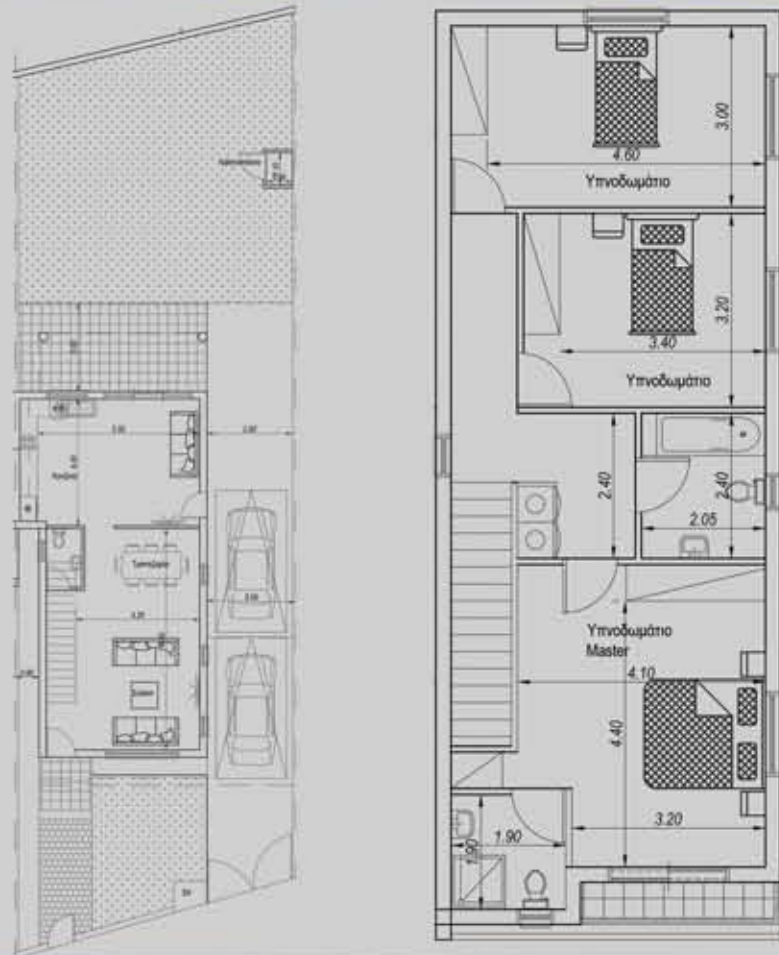

House C

House D

House E

CYVIEW 44

House A

House B

House C

CYVIEW 45

House A

House B

House C

House A

CYVIEW 46

House B

House C

Interiors 内部装修

Top View 俯视图

| HOUSE 别墅 | BEDROOMS 卧室 | PLOT SIZE 占地面积 (m ²) | COVERED AREAS 使用面积(m ²) | COVERED VERANDAS 阳台面积(m ²) | BOILER ROOM 热水器(m ²) | PARKING SPACE 车位(m ²) | TOTAL COVERED AREAS 总覆盖面积(m ²) |
|------------------|----------------|-------------------------------------|---|--|--|---|--|
| CYVIEW 42 | | | | | | | |
| HOUSE A | 4 | 283 | 183.91 | 7.81 | 2.25 | 21.29 | 215.26 |
| HOUSE B | 4 | 280 | 186.31 | 14.55 | 2.25 | 16.50 | 219.61 |
| HOUSE C | 4 | 318 | 189.36 | 6.30 | 2.25 | 16.00 | 213.91 |
| HOUSE D | 4 | 317 | 192.80 | 24.00 | 2.80 | 16.00 | 235.60 |
| HOUSE E | 4 | 282 | 191.68 | 18.71 | 1.68 | 18.71 | 230.78 |
| CYVIEW 43 | | | | | | | |
| HOUSE A | 4 | 319 | 196.50 | 3.96 | 1.20 | 18.64 | 220.30 |
| HOUSE B | 4 | 286 | 201.16 | 15.45 | 1.42 | 15.00 | 233.03 |
| HOUSE C | 4 | 277 | 200.71 | 15.45 | 1.20 | 15.00 | 232.36 |
| HOUSE D | 4 | 282 | 227.60 | 13.23 | - | 16.50 | 257.33 |
| HOUSE E | 3 | 259 | 169.22 | 10.39 | 1.55 | 18.50 | 199.66 |