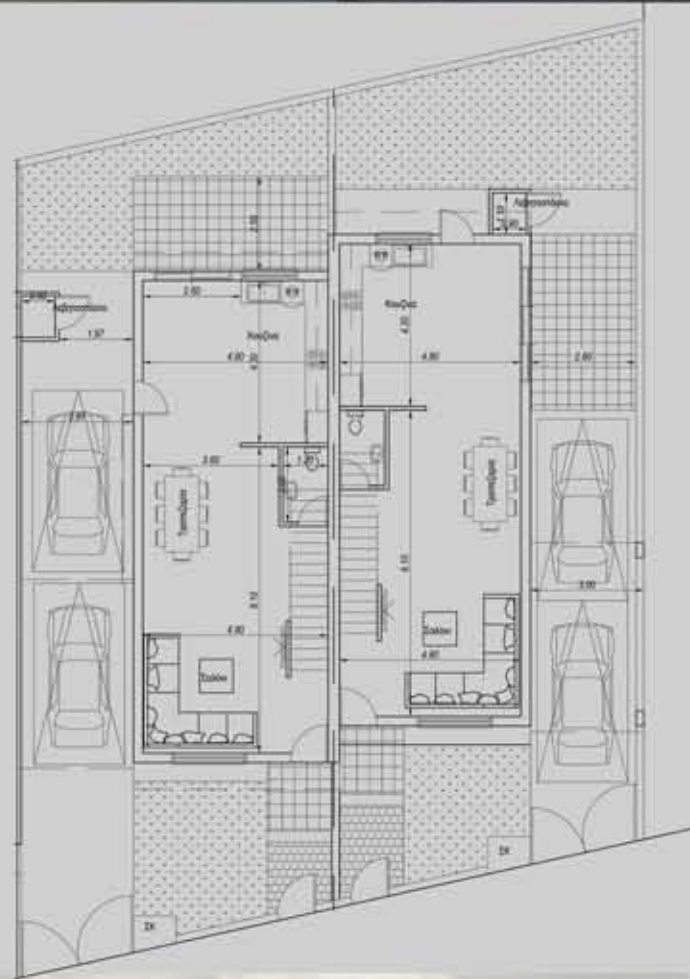

House A

House B

House C

House A

CYVIEW 46

House B

House C

Interiors 内部装修

Top View 俯视图

| HOUSE 别墅 | BEDROOMS 卧室 | PLOT SIZE 占地面积 (m ²) | COVERED AREAS 使用面积(m ²) | COVERED VERANDAS 阳台面积(m ²) | BOILER ROOM 热水器(m ²) | PARKING SPACE 车位(m ²) | TOTAL COVERED AREAS 总覆盖面积(m ²) |
|------------------|----------------|-------------------------------------|---|--|--|---|--|
| CYVIEW 42 | | | | | | | |
| HOUSE A | 4 | 283 | 183.91 | 7.81 | 2.25 | 21.29 | 215.26 |
| HOUSE B | 4 | 280 | 186.31 | 14.55 | 2.25 | 16.50 | 219.61 |
| HOUSE C | 4 | 318 | 189.36 | 6.30 | 2.25 | 16.00 | 213.91 |
| HOUSE D | 4 | 317 | 192.80 | 24.00 | 2.80 | 16.00 | 235.60 |
| HOUSE E | 4 | 282 | 191.68 | 18.71 | 1.68 | 18.71 | 230.78 |
| CYVIEW 43 | | | | | | | |
| HOUSE A | 4 | 319 | 196.50 | 3.96 | 1.20 | 18.64 | 220.30 |
| HOUSE B | 4 | 286 | 201.16 | 15.45 | 1.42 | 15.00 | 233.03 |
| HOUSE C | 4 | 277 | 200.71 | 15.45 | 1.20 | 15.00 | 232.36 |
| HOUSE D | 4 | 282 | 227.60 | 13.23 | - | 16.50 | 257.33 |
| HOUSE E | 3 | 259 | 169.22 | 10.39 | 1.55 | 18.50 | 199.66 |