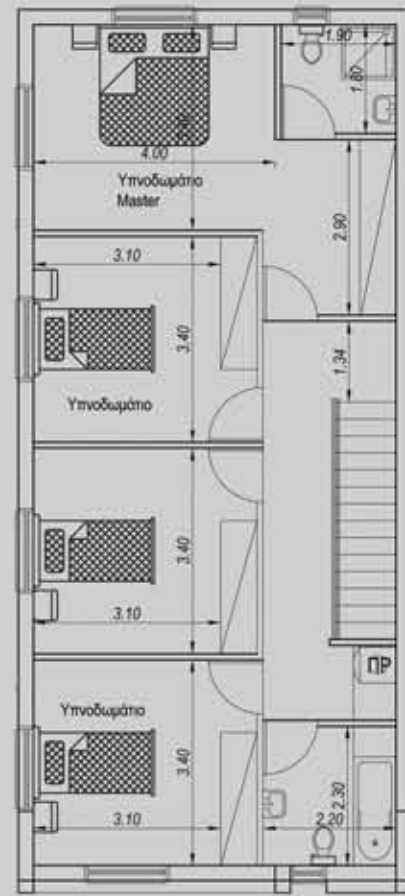

House C

House D

House E

CYVIEW 44

House A

House B

House C

CYVIEW 45

House A

House B

House C

House A

CYVIEW 46

House B

House C

Interiors 内部装修

Top View 俯视图

| HOUSE 别墅 | BEDROOMS 卧室 | PLOT SIZE 占地面积 (m ²) | COVERED AREAS 使用面积(m ²) | COVERED VERANDAS 阳台面积(m ²) | BOILER ROOM 热水器(m ²) | PARKING SPACE 车位(m ²) | TOTAL COVERED AREAS 总覆盖面积(m ²) |
|------------------|----------------|-------------------------------------|---|--|--|---|--|
| CYVIEW 42 | | | | | | | |
| HOUSE A | 4 | 283 | 183.91 | 7.81 | 2.25 | 21.29 | 215.26 |
| HOUSE B | 4 | 280 | 186.31 | 14.55 | 2.25 | 16.50 | 219.61 |
| HOUSE C | 4 | 318 | 189.36 | 6.30 | 2.25 | 16.00 | 213.91 |
| HOUSE D | 4 | 317 | 192.80 | 24.00 | 2.80 | 16.00 | 235.60 |
| HOUSE E | 4 | 282 | 191.68 | 18.71 | 1.68 | 18.71 | 230.78 |
| CYVIEW 43 | | | | | | | |
| HOUSE A | 4 | 319 | 196.50 | 3.96 | 1.20 | 18.64 | 220.30 |
| HOUSE B | 4 | 286 | 201.16 | 15.45 | 1.42 | 15.00 | 233.03 |
| HOUSE C | 4 | 277 | 200.71 | 15.45 | 1.20 | 15.00 | 232.36 |
| HOUSE D | 4 | 282 | 227.60 | 13.23 | - | 16.50 | 257.33 |
| HOUSE E | 3 | 259 | 169.22 | 10.39 | 1.55 | 18.50 | 199.66 |